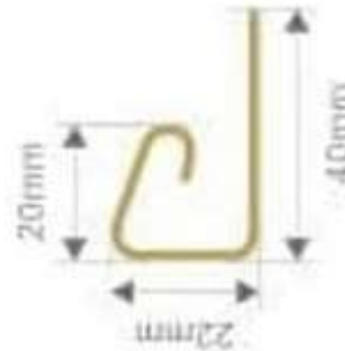

Thickness : 1.3mm/ 1.4mm

Dimension : 3930mm x 304.8mm (13 Ft.)

2900mm x 304.8mm (9.5 Ft.)

Per Box : 12 Pcs

***BELKRO***

ROSE GOLD

Thickness : 1.3mm/ 1.4mm

Dimension : 3930mm x 304.8mm (13 Ft.)

## Signature Collection

SEA GREY

Thickness : 1.1mm/ 1.4mm

Dimension : 3930mm x 304.8mm (13 Ft.)

2900mm x 304.8mm (9.5 Ft.)

Per Box : 12 Pcs

***BELKRO***

## Signature Collection

NATURAL WOOD

Thickness : 1.1mm/ 1.4mm

Dimension : 3930mm x 304.8mm (13 Ft.)

2900mm x 304.8mm (9.5 Ft.)

Per Box : 12 Pcs

***BELKRO***

# Soffit Accessories

J Trim

Size: 40X22X20 mm

H Trim

Size: 43X20X70 mm