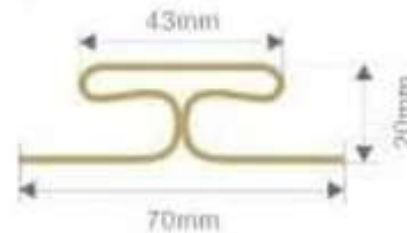

***BELKRO***

DARK WALNUT

DARK WALNUT

Thickness : 1.3mm/ 1.4mm

Dimension : 3930mm x 304.8mm (13 Ft.)

2900mm x 304.8mm (9.5 Ft.)

Per Box : 12 Pcs

***BELKRO***

## Signature Collection

SEA GREY

Thickness : 1.1mm/ 1.4mm

Dimension : 3930mm x 304.8mm (13 Ft.)

2900mm x 304.8mm (9.5 Ft.)

Per Box : 12 Pcs

***BELKRO***

## Signature Collection

NATURAL WOOD

Thickness : 1.1mm/ 1.4mm

Dimension : 3930mm x 304.8mm (13 Ft.)

2900mm x 304.8mm (9.5 Ft.)

Per Box : 12 Pcs

***BELKRO***

# Soffit Accessories

J Trim

Size: 40X22X20 mm

H Trim

Size: 43X20X70 mm