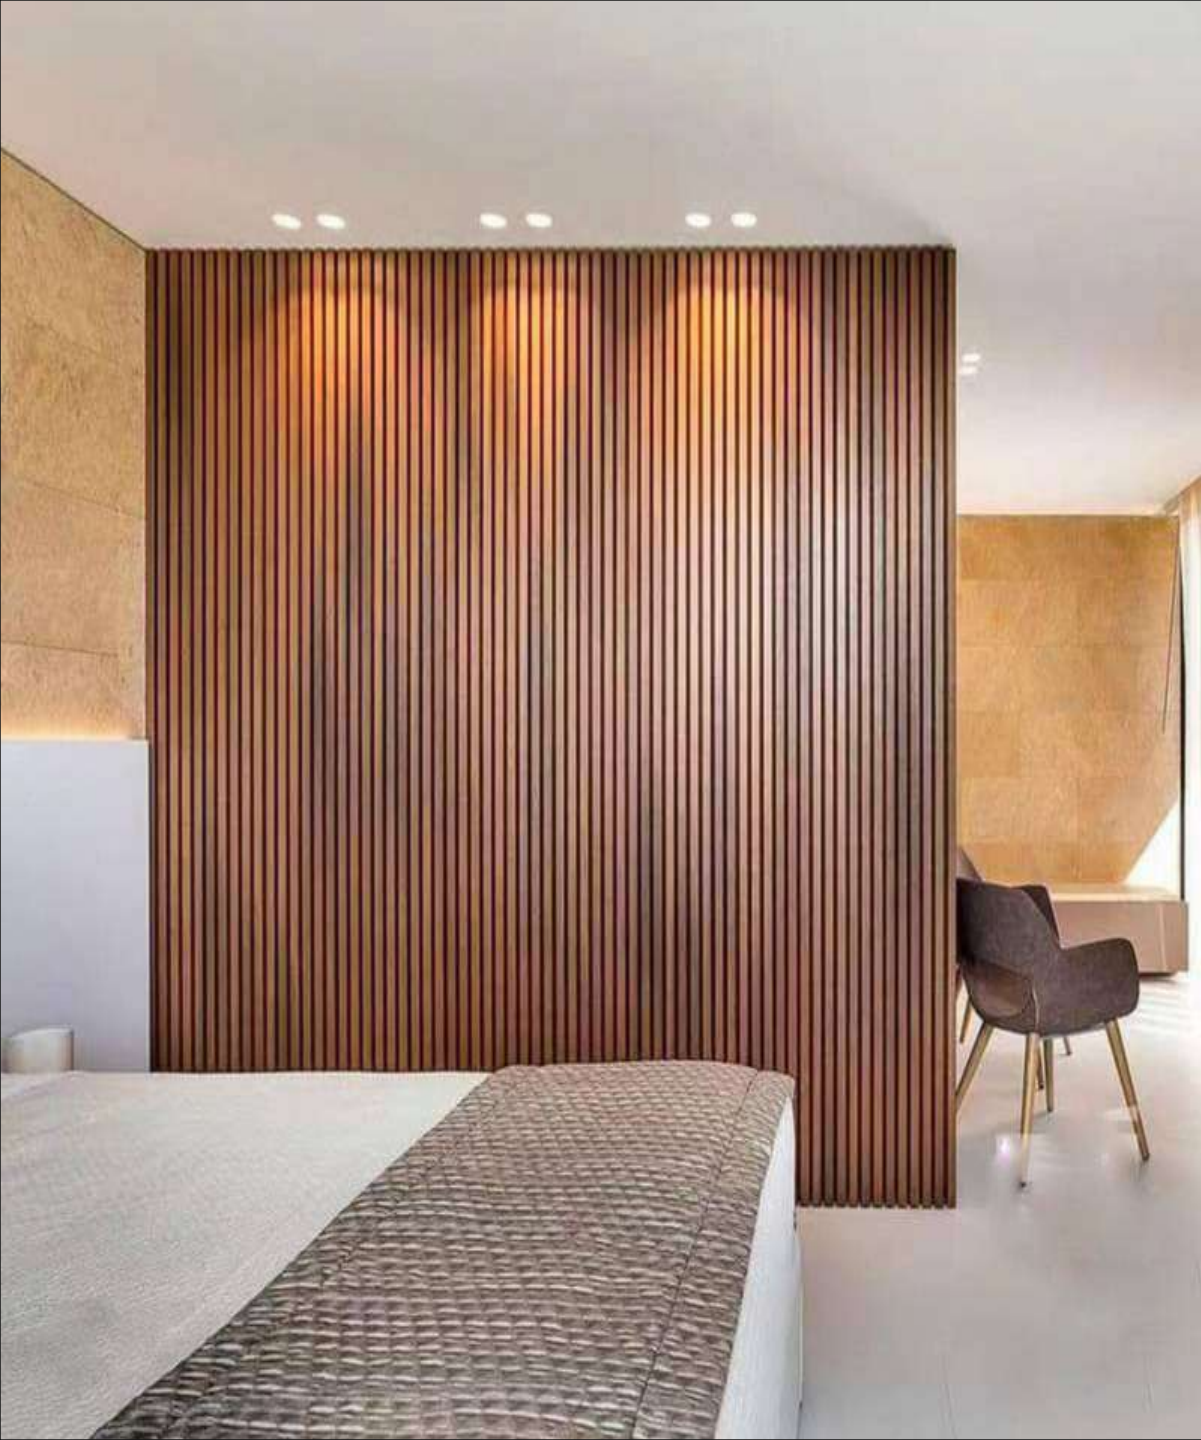

BELKRO

WPC Interior Louvers | WPC Exterior Louvers

Exterior Louvers

Thickness: 26 mm
Panel Size : 2900 mm x 219mm
Area Coverage : 6.85 Per Sq.Ft.
Size : 6 x 6 Inches

BELKRO

Exterior Louvers

LIGHT
WALNUT

Thickness : 6 mm

Size : 6 x 6 Inches

BELKRO

Interior Louvers

Dark Walnut

Thickness: 24 mm

Panel Size : 2900 mm x 160mm
(Length : 10 x 0.65 Ft.)

Area Coverage : 5.0 Per Sq.Ft.
(114.17 x 6.3 inch)

BELKRO

Interior Louvers

Golden Oak

Thickness: 24 mm

Panel Size : 2900 mm x 160mm
(Length : 10 x 0.65 Ft.)

Area Coverage : 5.0 Per Sq.Ft.
(114.17 x 6.3 inch)

BELKRO

Interior Louvers

Walnut

Thickness: 24 mm

Panel Size : 2900 mm x 160mm
(Length : 10 x 0.65 Ft.)

Area Coverage : 5.0 Per Sq.Ft.
(114.17 x 6.3 inch)

BELKRO

Interior Louvers

Stone Grey

Thickness: 24 mm

Panel Size : 2900 mm x 160mm
(Length : 10 x 0.65 Ft.)